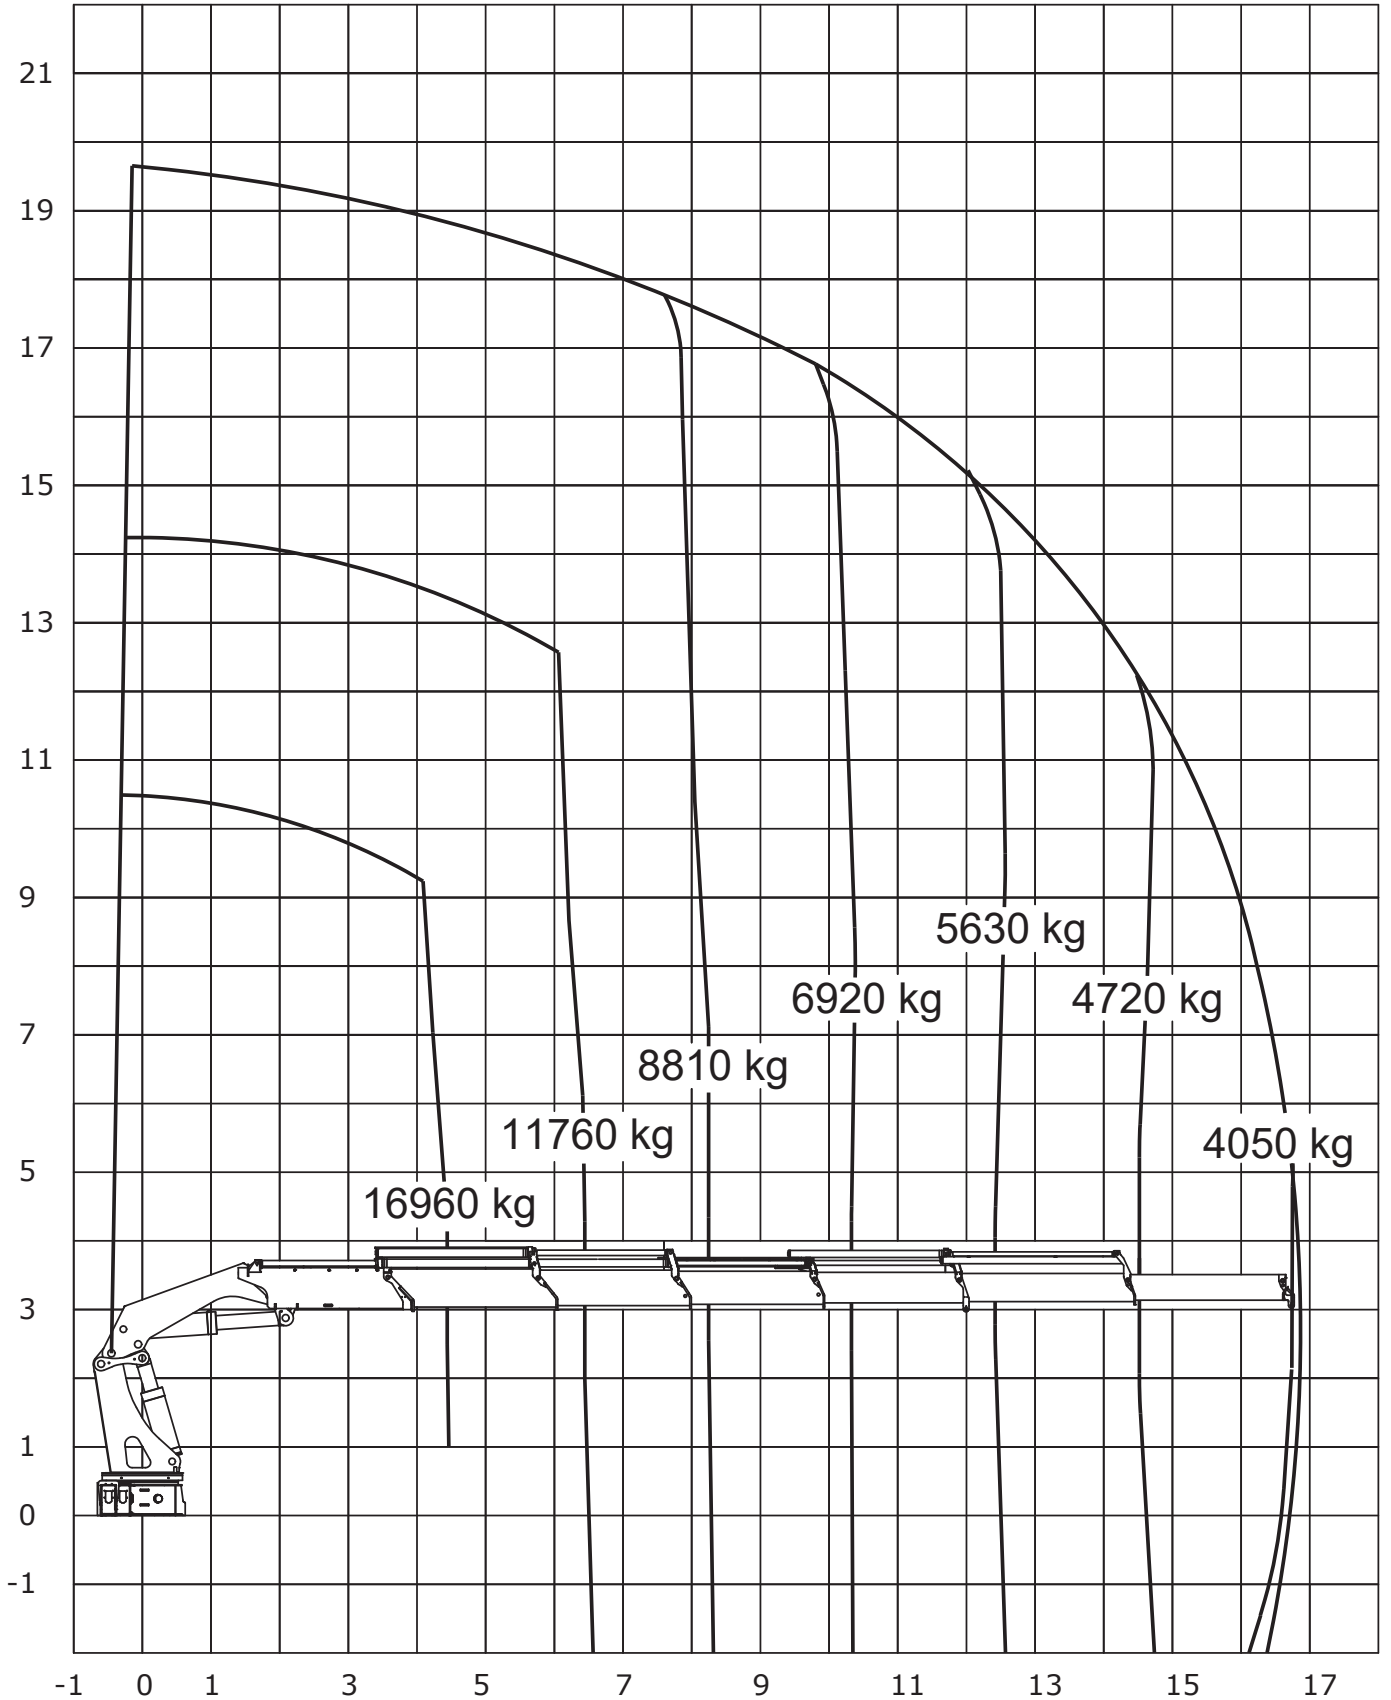

Lifting capacity diagram, OK6

Catalogue no.	Section
31 134	26
Date	Page
08-02-2019	1 (1)

Lifting capacity diagram, 9520-OK6 with FJ2000-K6

Catalogue no.	Section
31 134	243
Date	Page
19-09-2018	1 (1)

* With manual extension.