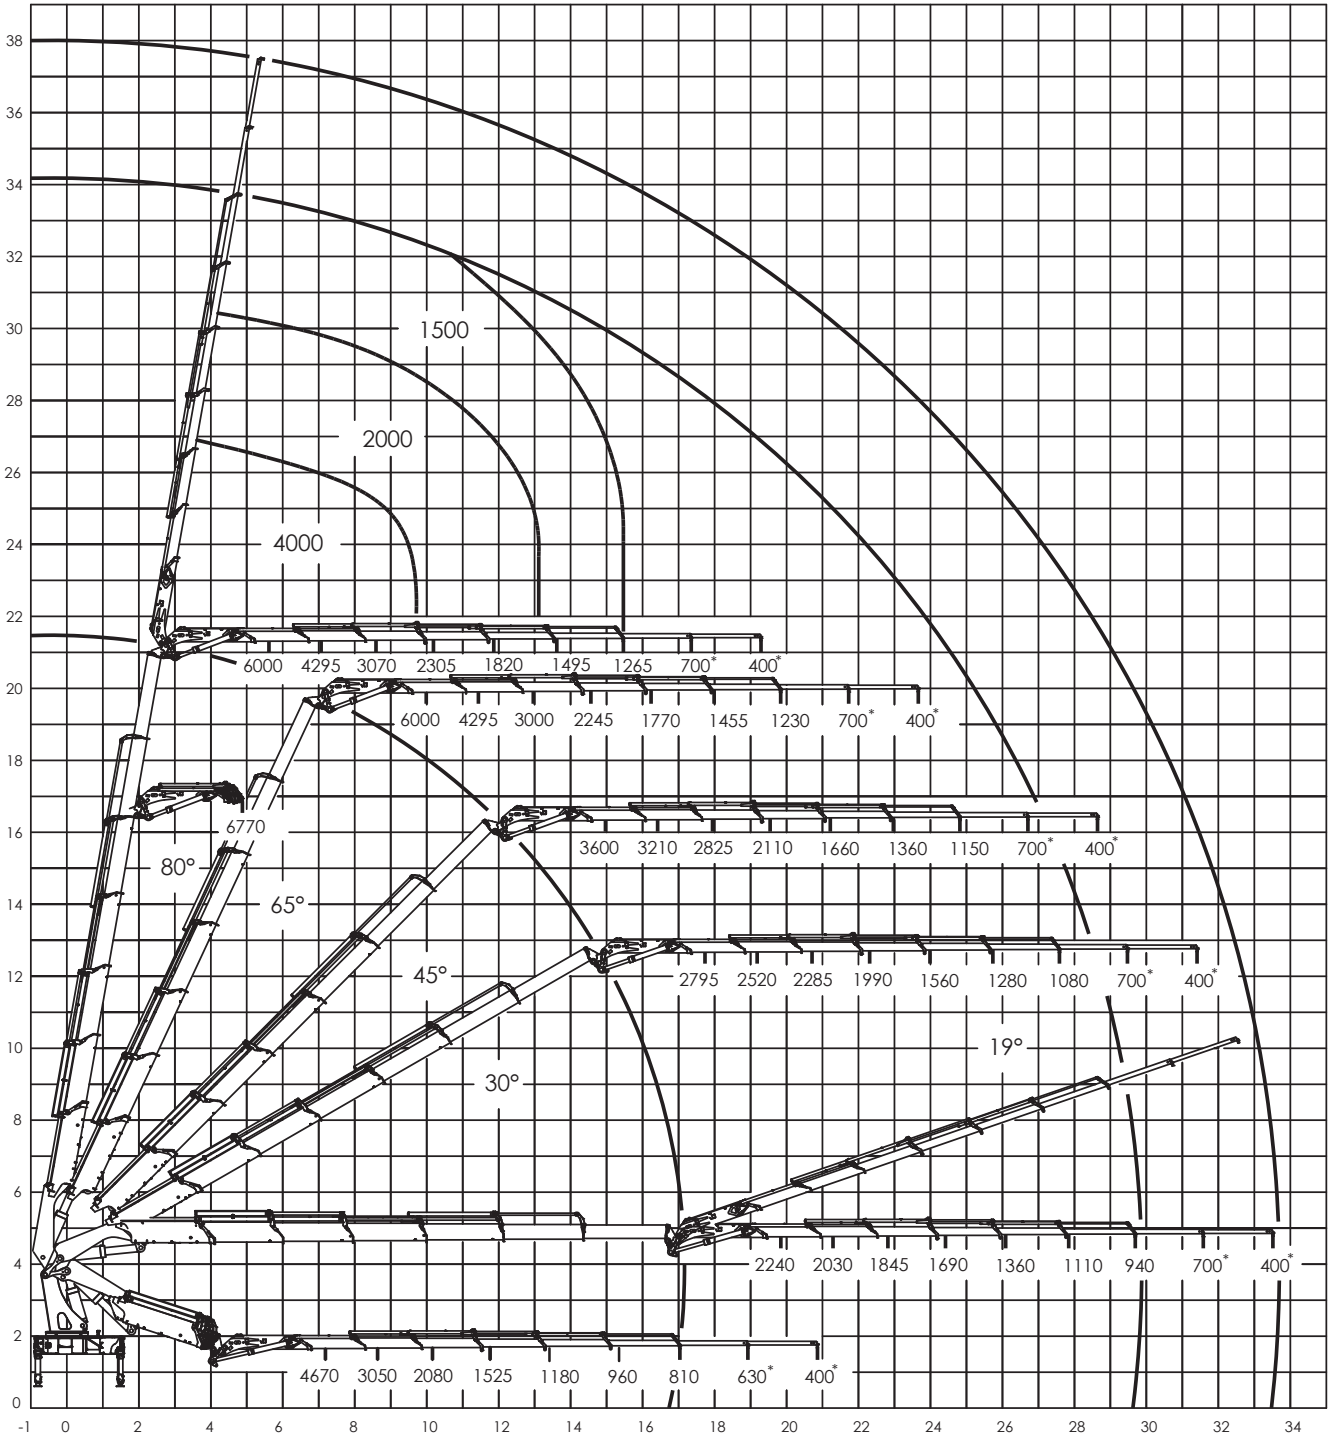

Lifting capacity diagram, OK6

Catalogue no.	Section
31 134	26
Date	Page
08-02-2019	1 (1)

Lifting capacity diagram, 9520-OK6 with FJ2000-K6

Catalogue no.	Section
31 134	243
Date	Page
19-09-2018	1 (1)

* With manual extension.